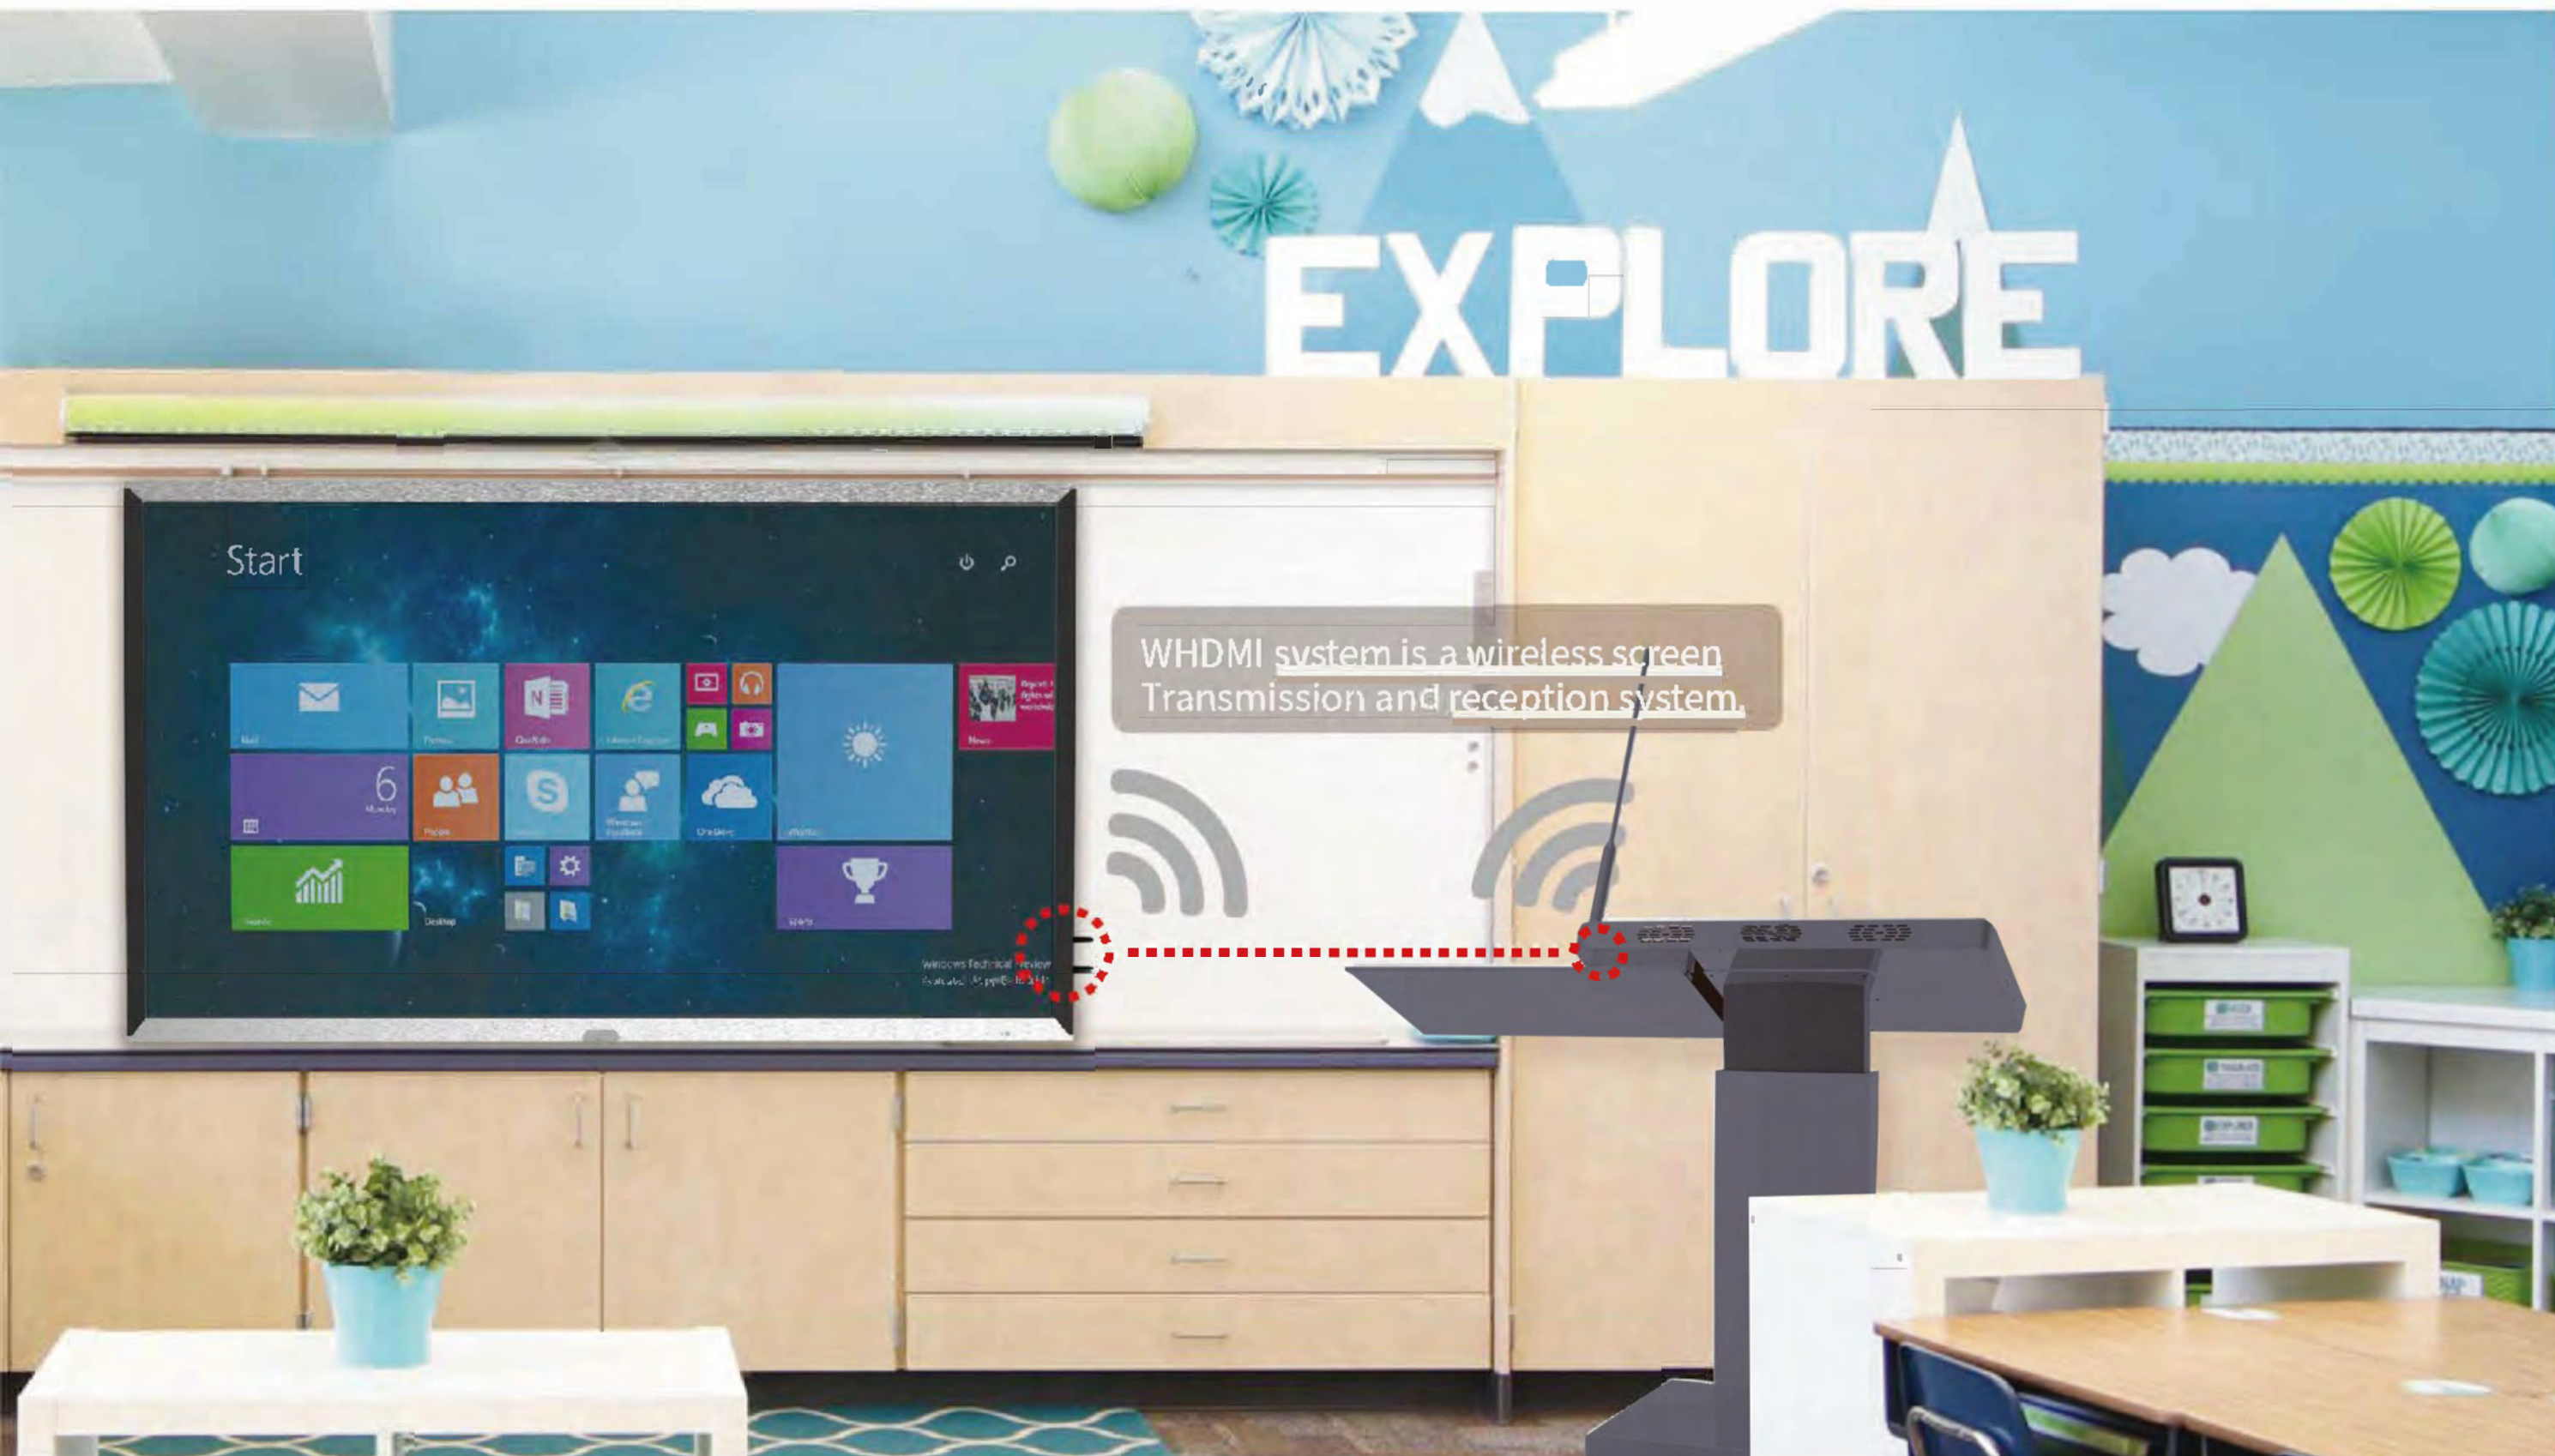

WHDMI(wireless hdmi) System : E-WDR01

Specification

Storage	8 GB
OS	Android 5.1
Output	HDMI/VGA
USB	2 USB HID
Interface	RJ-45 10/100M
Wireless	IEEE 802.11ac (2.4G/5G)
Wireless Distance	Within 20M
Audio output	3.5mm audio jack
Touch system	mouse / Infrared touch / Capacitive touch
Maximum number of USB transmitters	8
Maximum simultaneous display	2
Pixels	1920*1080 60P 1920*1080 50P 1920*1080 30P 1920*1080 24P 1280*720 60P 1280*720 50P 720*576 50P 720*480 60P
POWER	5V 2.5A
Operating temperature	0~50°C
storage temperature	-20~70°C